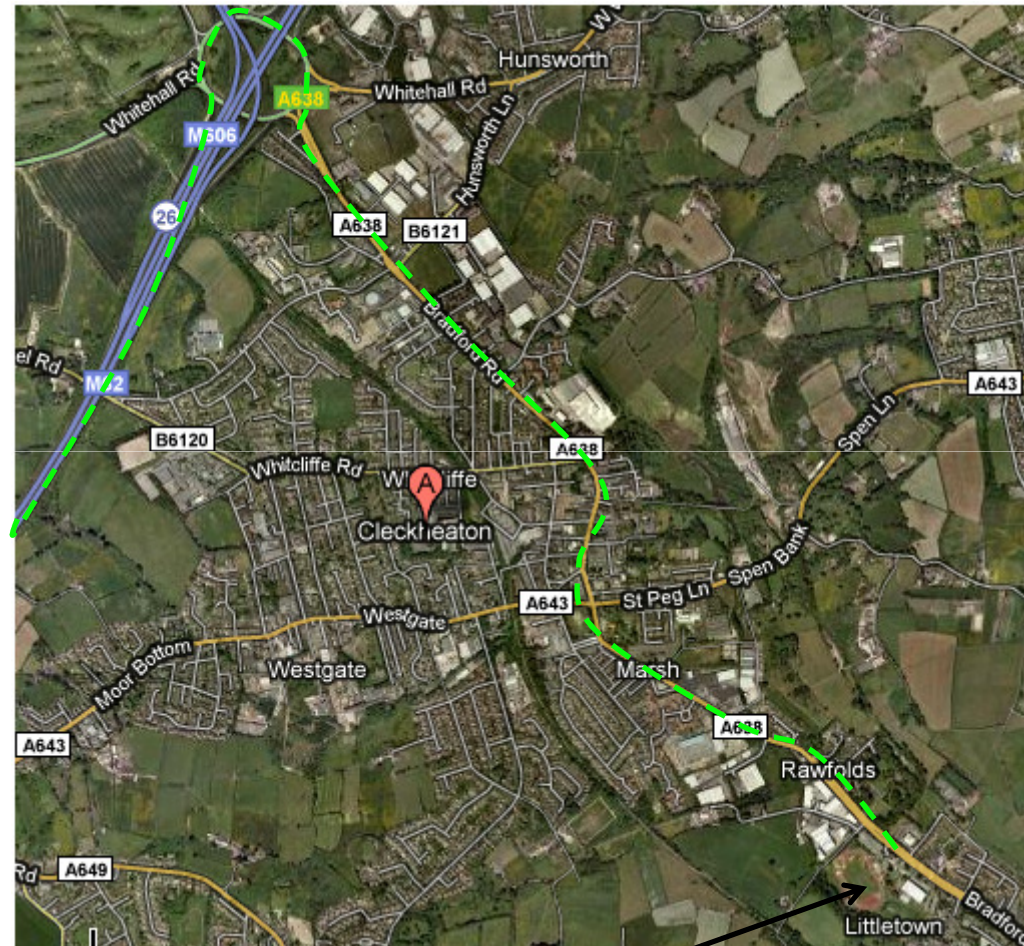

Track and Field Cleckheaton

Princess Mary Stadium
Bradford Road
Liversedge
WF15 6LW

J26 on M62.
Turn right on to A638.
Stadium is about 2 miles on right.

Parking