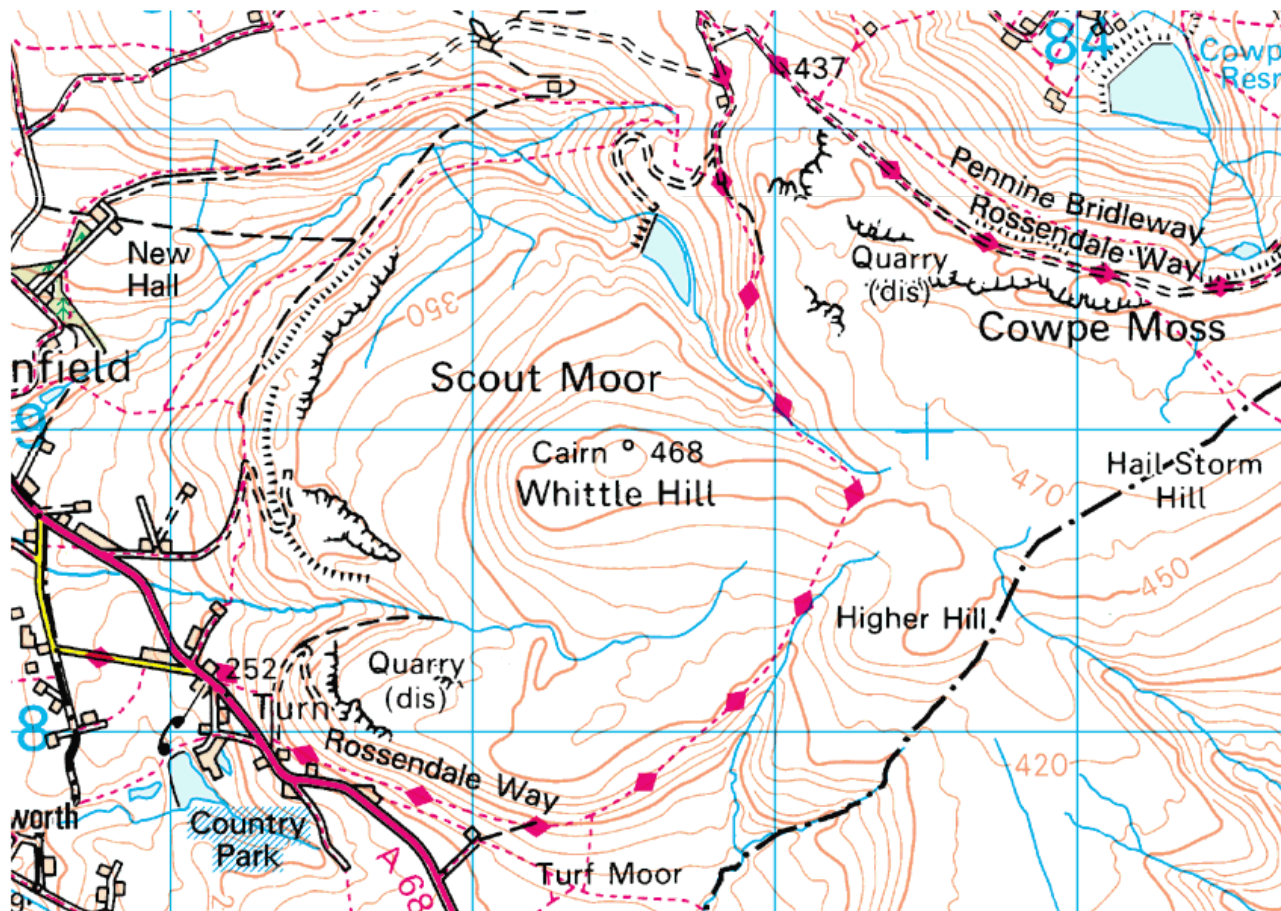

Interclub Fell Waugh's Well

Take M65 come off at Junction 5 A6177 Crane Rd to Haslingden go right on A56 for nearly 3 mile take A676 exit towards Ramsbottom Rochdale. Then A680 through Edenfield just over a mile turn right onto Rochdale Road. Look for Bleakholt animal sanctuary on the right about .2 of a mile this is race HQ. Sat Nav post code is BL0 0RU