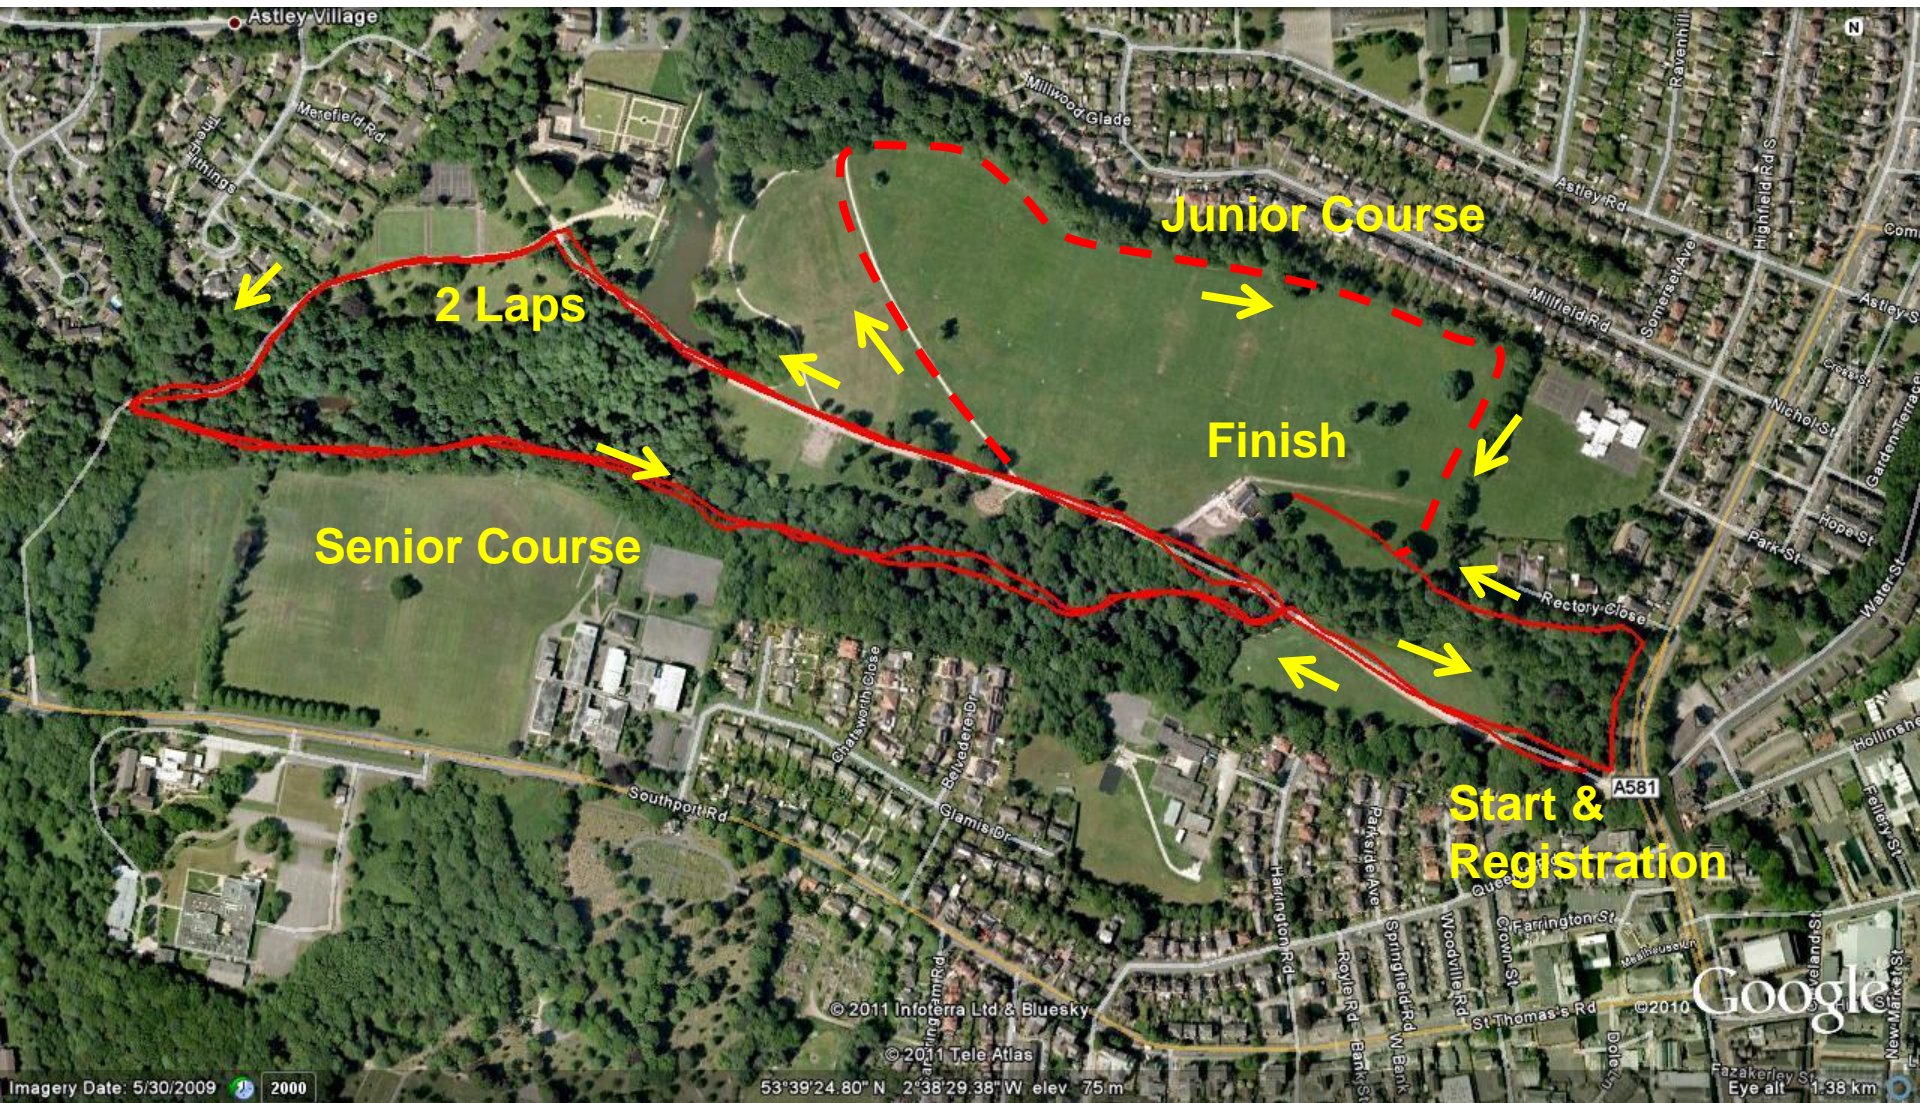

# Sweatshop Chorley Park Series Races

Senior 5 kms Junior 1.6kms

[www.chorleyac.org](http://www.chorleyac.org)